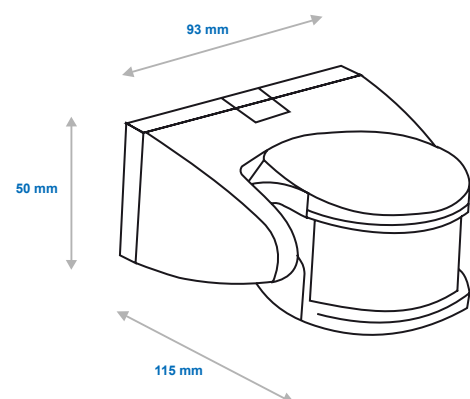

INDOOR WALL MOUNT PIR OCCUPANCY SENSORS

Approximate Dimensions:

Height: 50 mm

Length: 93 mm

Width: 115 mm

General Data:

Construction:

Body Injection Moulded ABS

Product Information:

Product Code

INDOOR - W PIR

LampWatt's

11 - 12M Radius, 112°

Front View:

Complete your Project:

Please select the items you require and we will be in touch